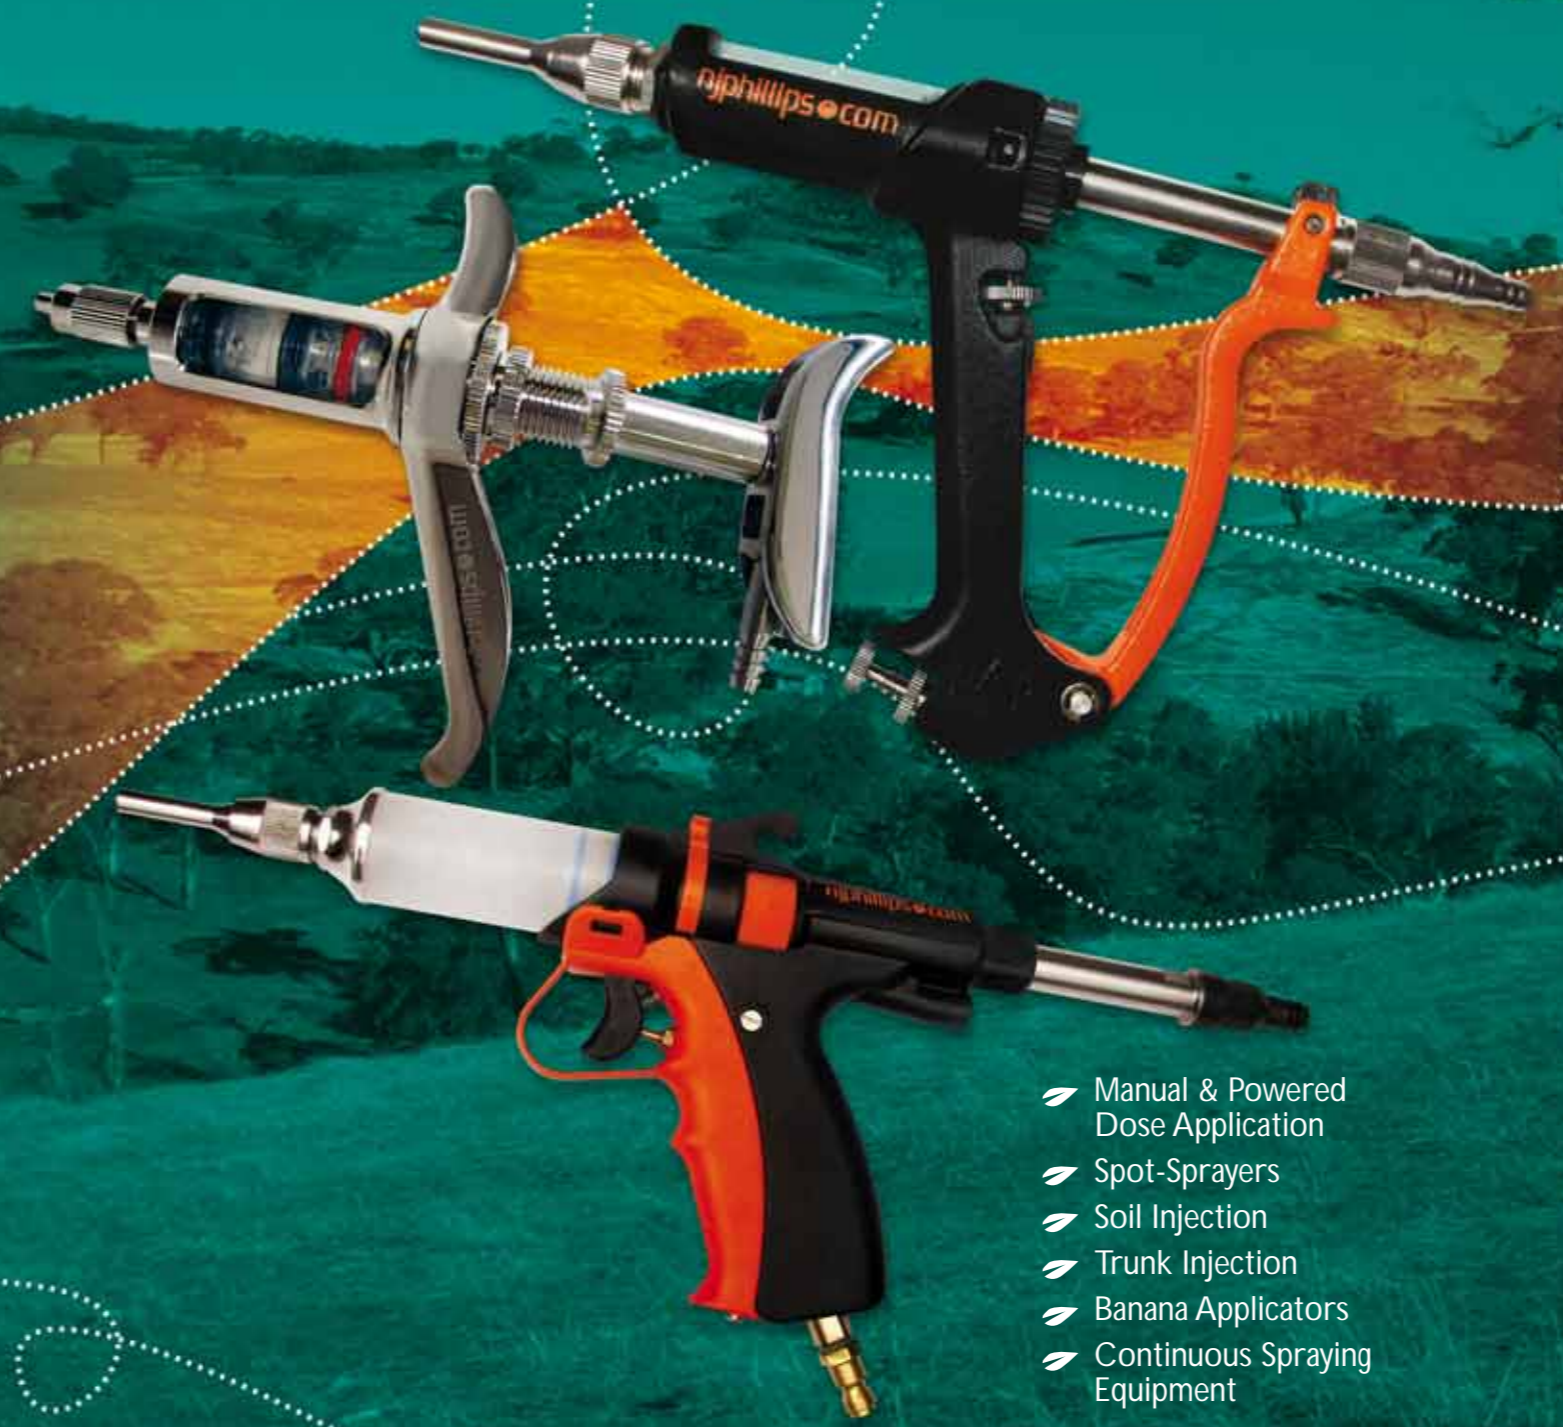

GREEN INDUSTRY PRODUCT GUIDE

Application Equipment for Forestry, Horticulture, Agriculture, Arborists and Weed Control.

- Manual & Powered Dose Application
- Spot-Sprayers
- Soil Injection
- Trunk Injection
- Banana Applicators
- Continuous Spraying Equipment

Our portable application systems give you flexibility to deliver product in densely populated areas.

We are reducing the impact on the ecosystem and improving worker safety with the precise application technique of our Banana Applicator.